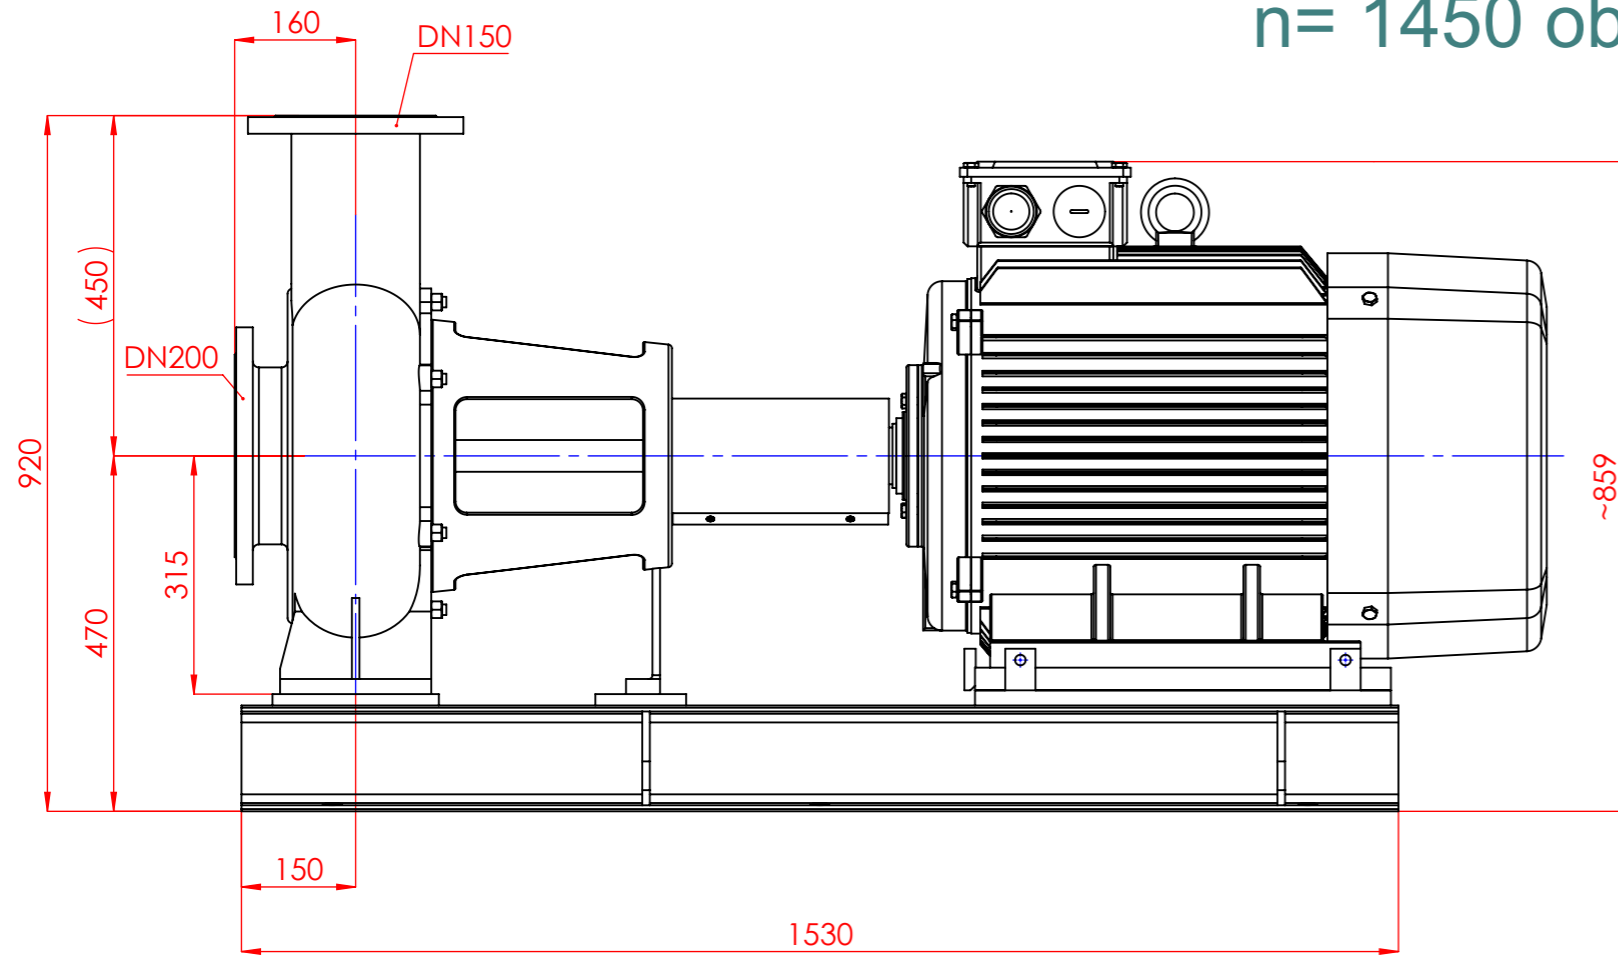

# NHVe.150-400 [75,0 kW] n= 1450 obr/min

NHVe.150-400	75,0kW/1450 rpm	 Grudziądz Ul. Droga Jeziorna 8
	280-4	