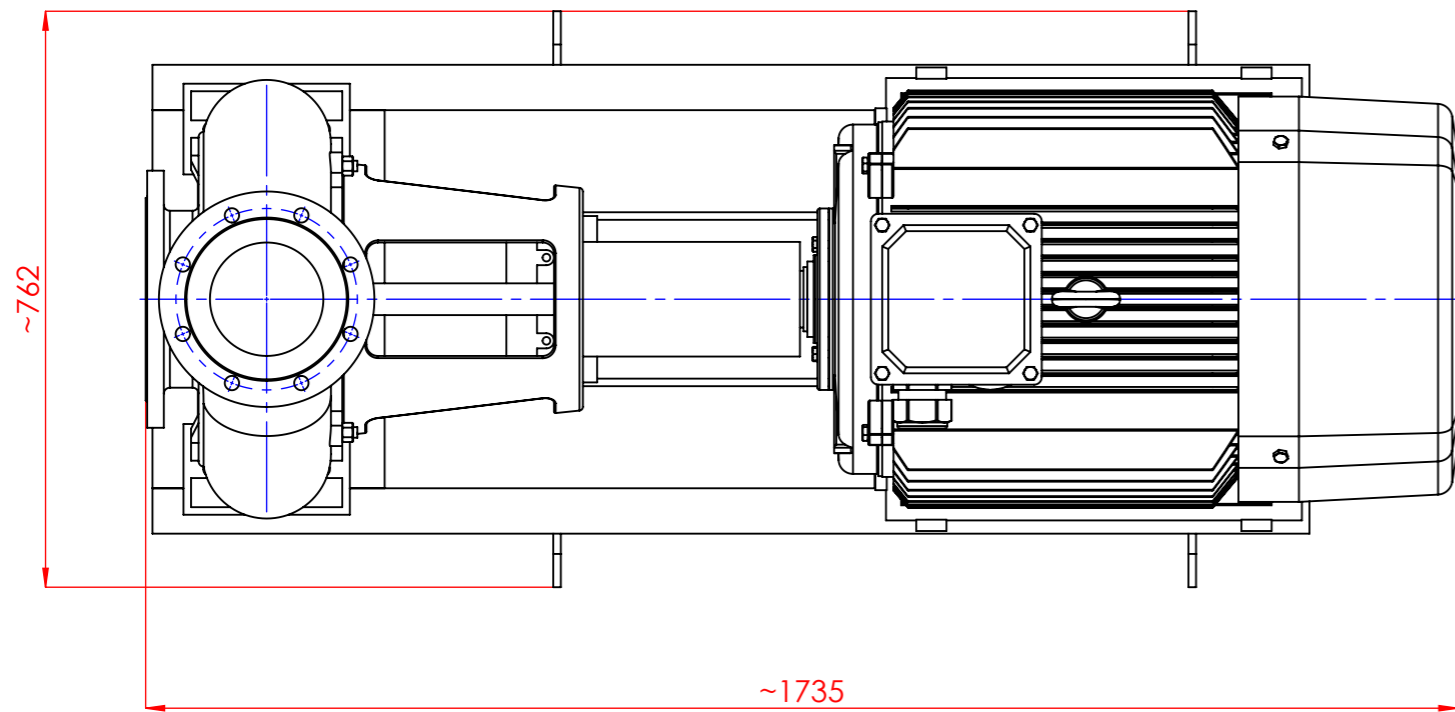

# NHVe.150-400 [75,0 kW] n= 1450 obr/min

NHVe.150-400	75,0kW/1450 rpm	 Grudziądz Ul. Droga Jeziorna 8
	280-4	