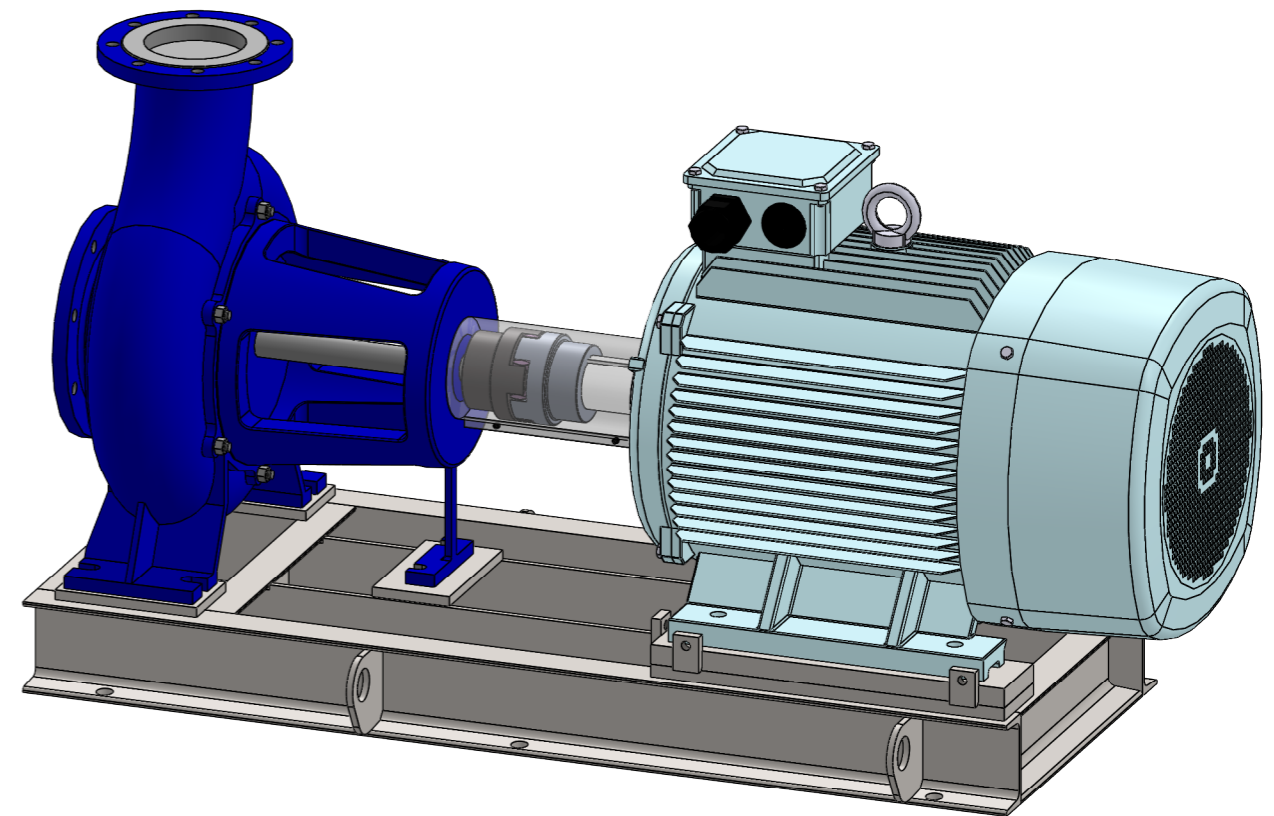

# NHVe.150-400 [75,0 kW] n= 1450 obr/min

NHVe.150-400	75,0kW/1450 rpm	 Grudziądz Ul. Droga Jeziorna 8
	280-4	