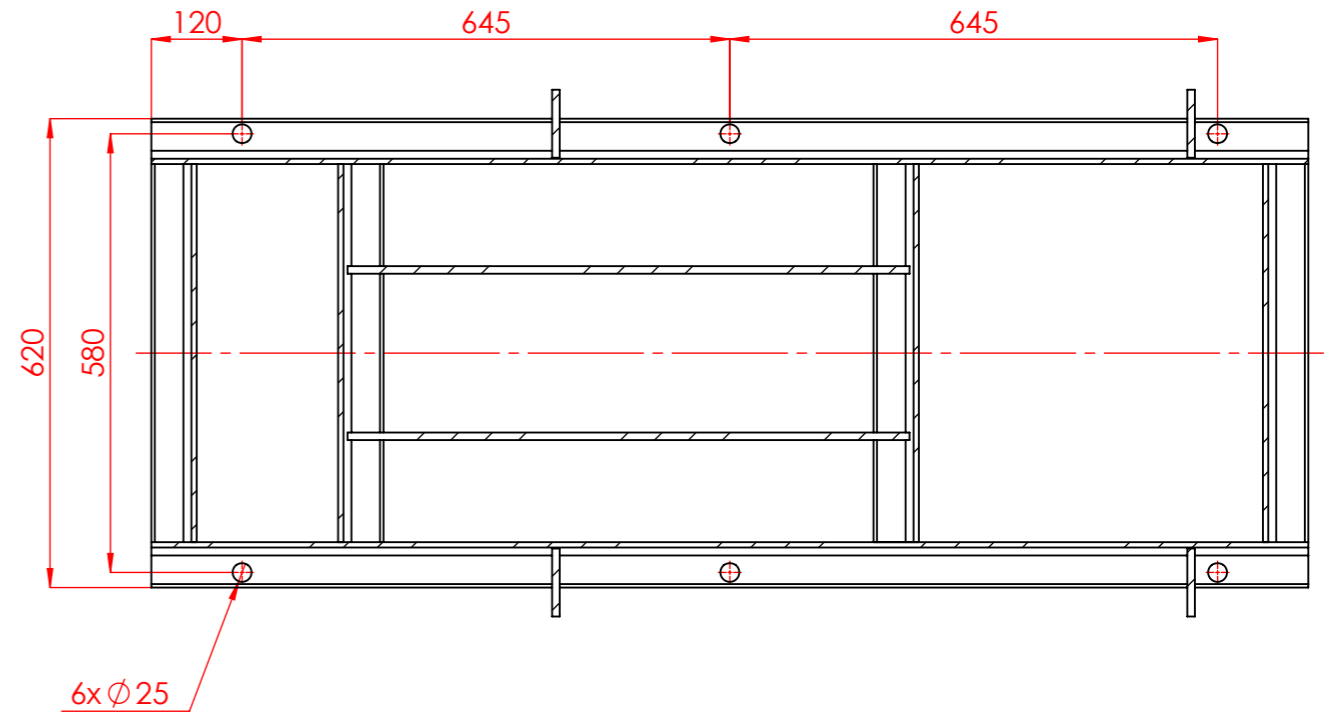

# NHVe.150-400 [75,0 kW] n= 1450 obr/min

NHVe.150-400	75,0kW/1450 rpm	 Grudziądz Ul. Droga Jeziorna 8
	280-4	